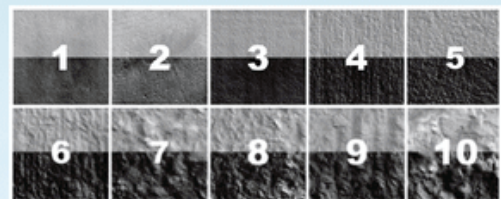

ACHIEVE ALL 10 SURFACE PROFILES
ON CONCRETE OR ASPHALT
See page 4